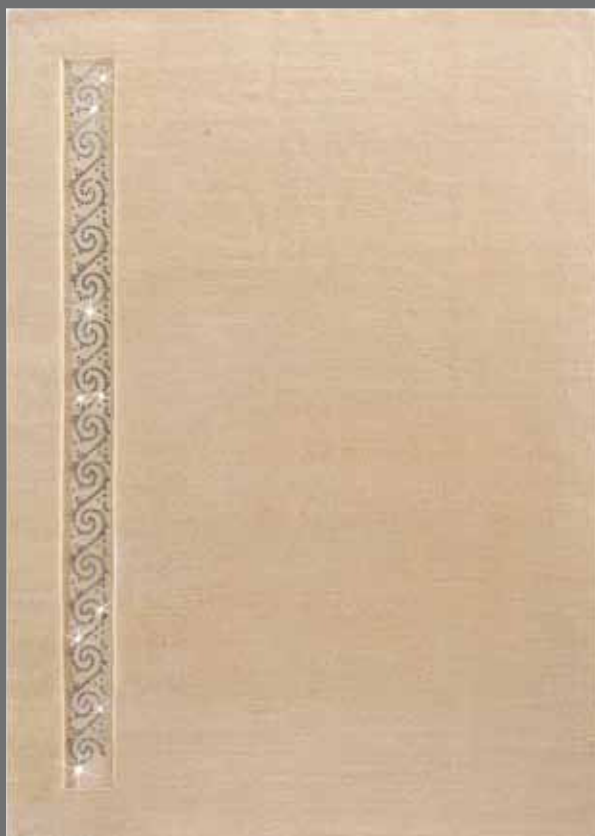

ROYAL

PURE LUXURY

beige