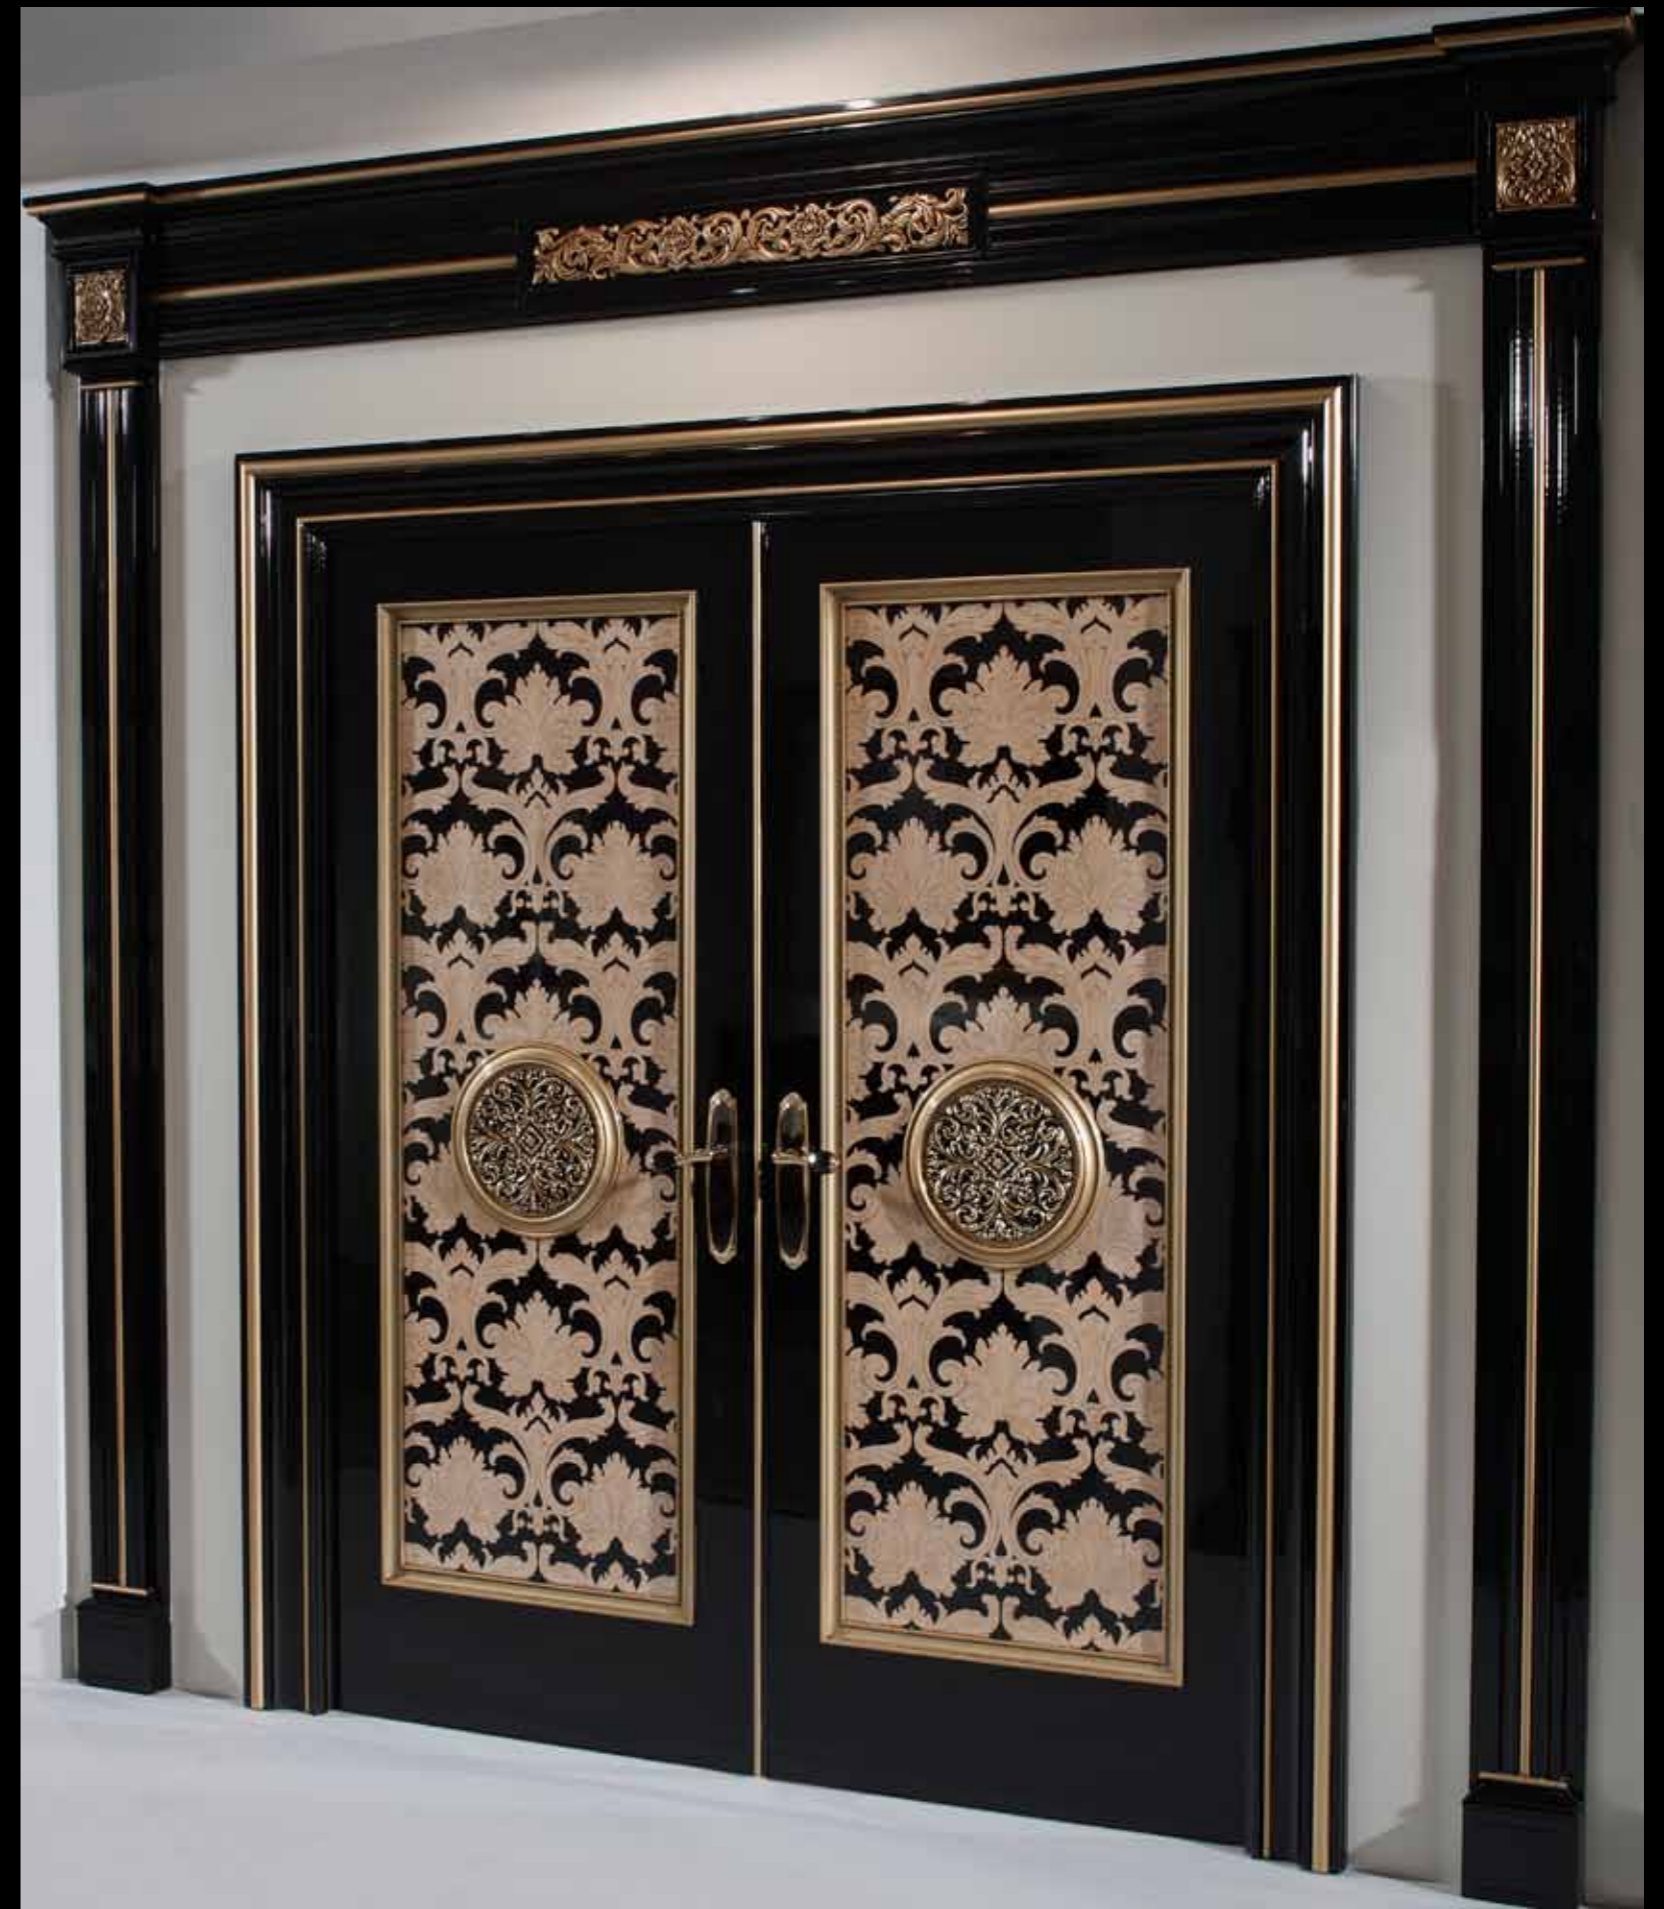

Muebles Solomando started his career in 1957 at the hands of Mr. Florencio Solomando Leal, craftsman from 14 years, decided to create a small family business, which is typical in Valencia, in a small workshop of 200 m2. Since 1957, using materials with high-quality, natural veneer, and marquetry craft for auxiliary furniture in the great majority like receivers, consoles, mirrors and hangers. In 1982, his son, Mr. Florencio Solomando Barrera took the reins of this small business, continuing the old traditions, expanding the product range and opening new markets. Today, Muebles Solomando with 13,000 m2 area has a wide range of handicraft products: auxiliary furniture, dining rooms, bedrooms and sofas. Muebles Solomando has proven itself worldwide in the furniture market and has participated in various classical and international trade fairs.