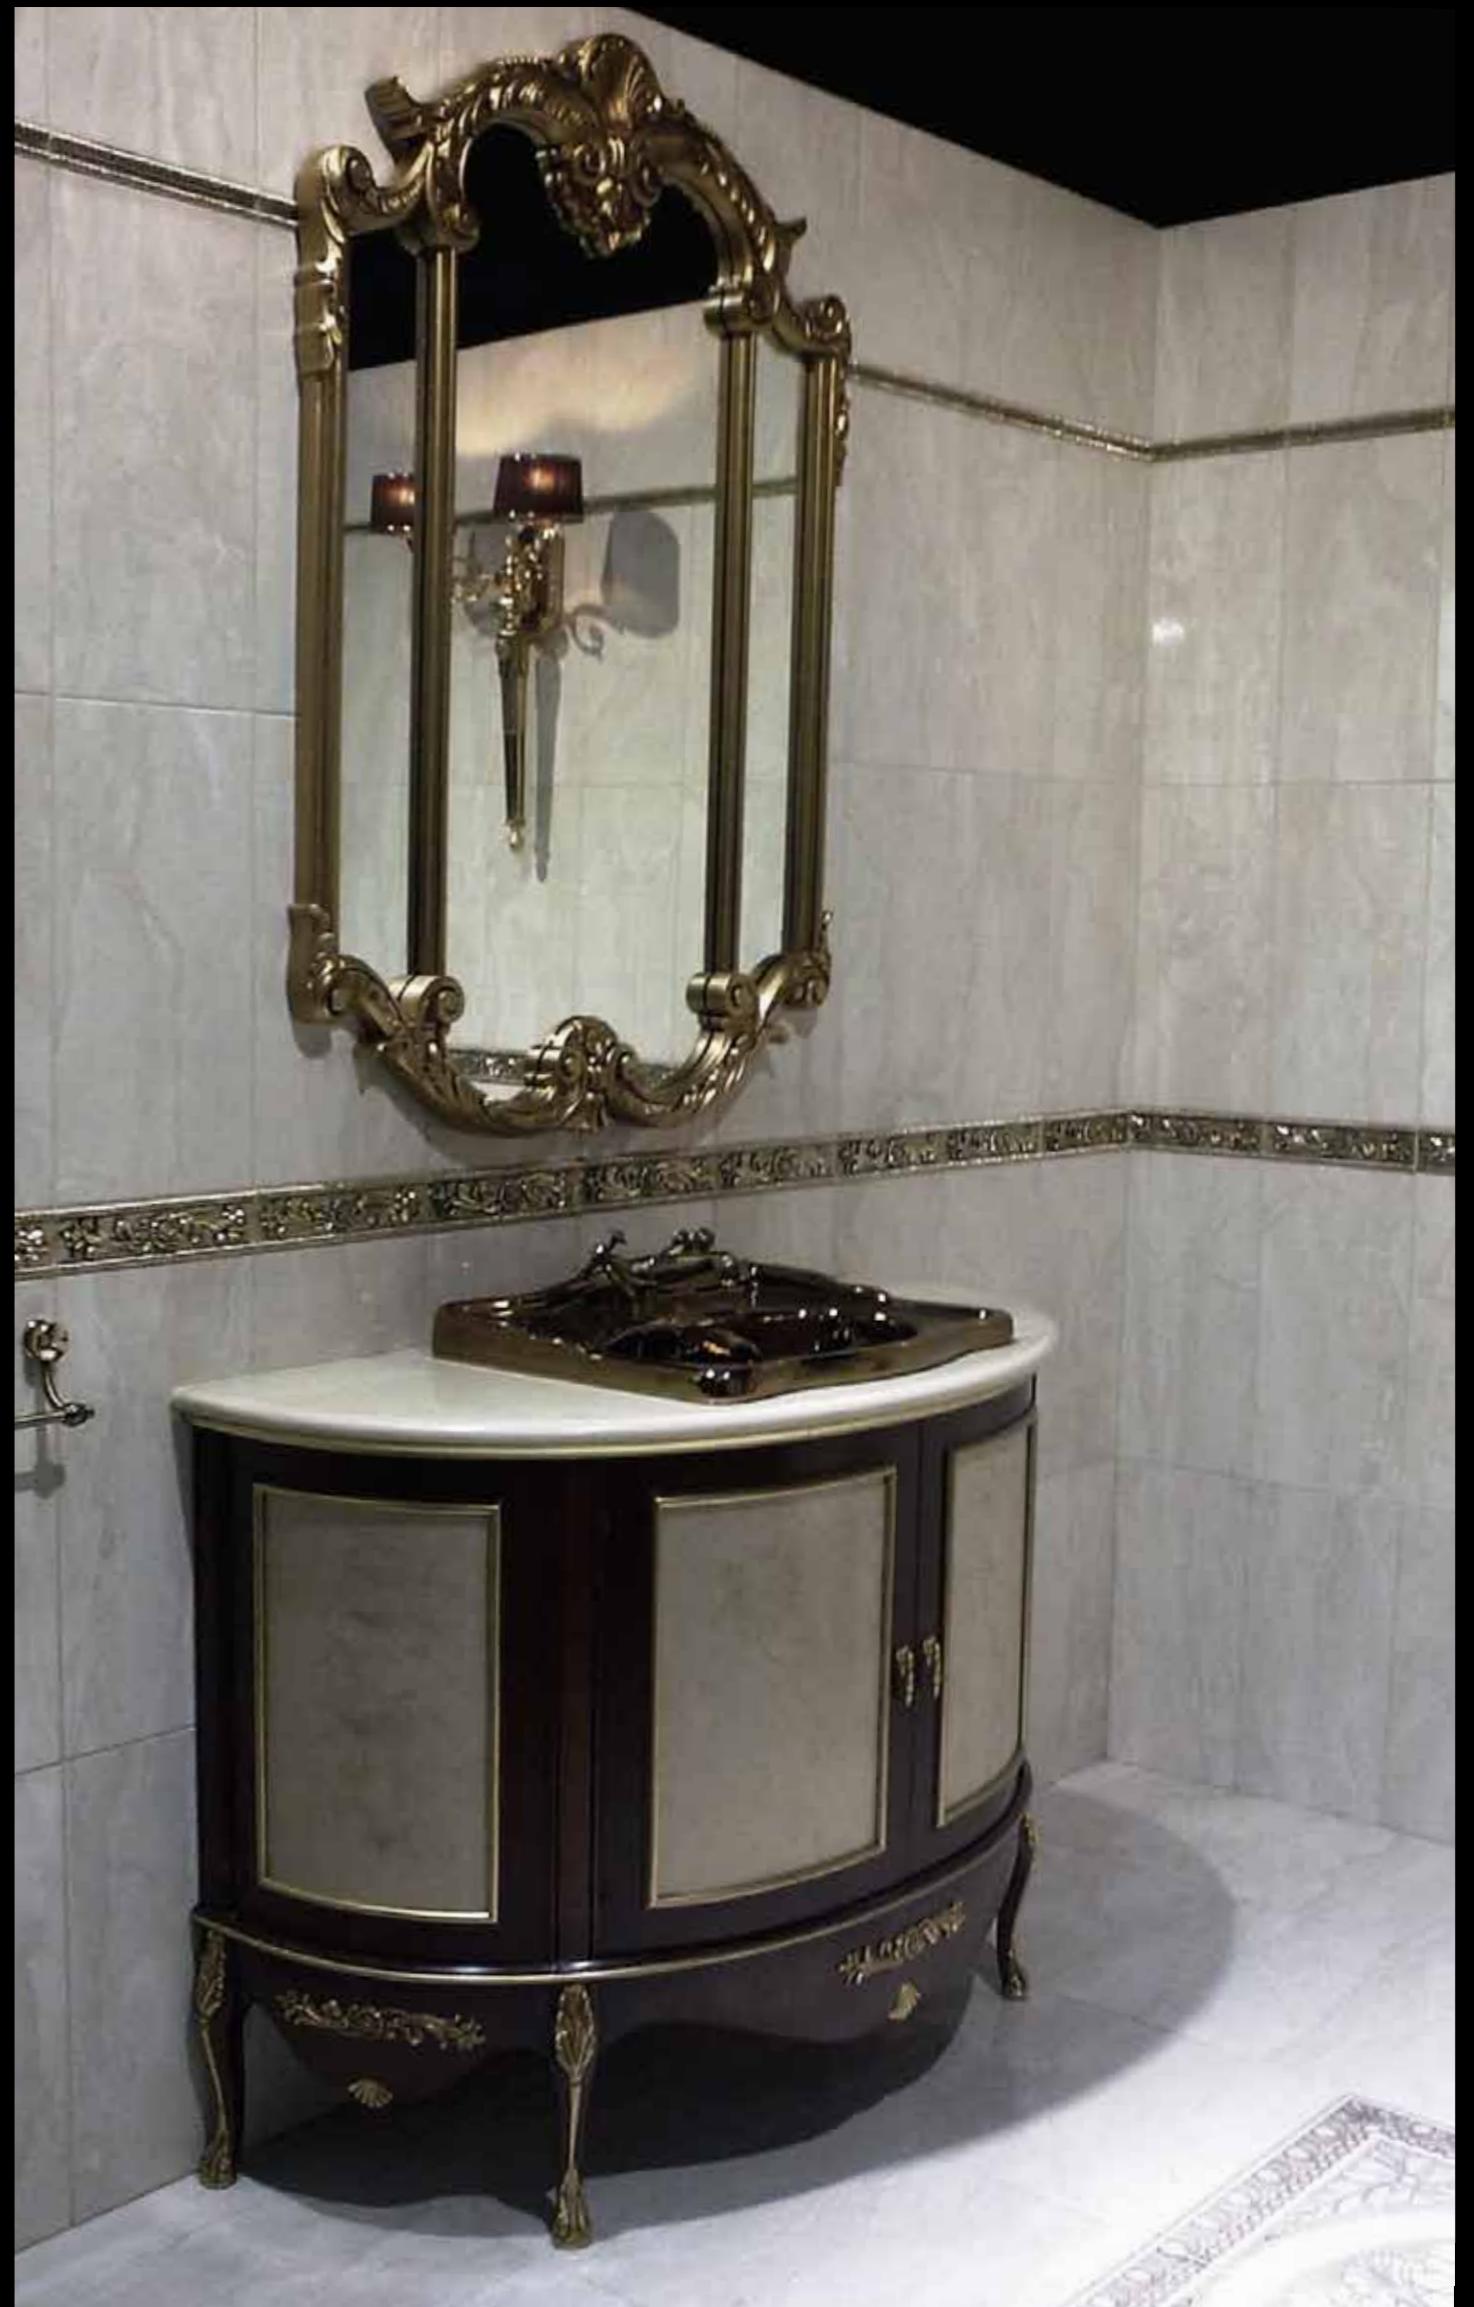

Muebles Solomando started his career in 1957 at the hands of Mr. Florencio Solomando Leal, craftsman from 14 years, decided to create a small family business, which is typical in Valencia, in a small workshop of 200 m2. Since 1957, using materials with high-quality, natural veneer, and marquetry craft for auxiliary furniture in the great majority like receivers, consoles, mirrors and hangers. In 1982, his son, Mr. Florencio Solomando Barrera took the reins of this small business, continuing the old traditions, expanding the product range and opening new markets. Today, Muebles Solomando with 13,000 m2 area has a wide range of handicraft products: auxiliary furniture, dining rooms, bedrooms and sofas. Muebles Solomando has proven itself worldwide in the furniture market and has participated in various classical and international trade fairs.